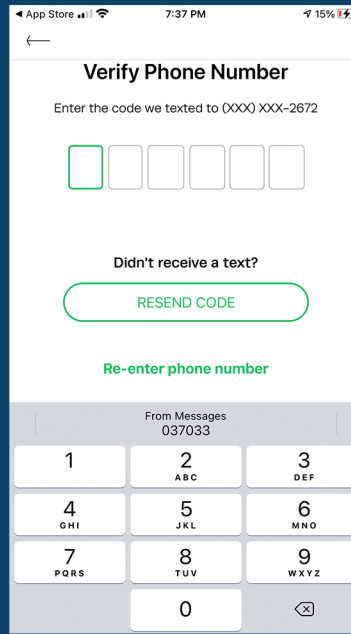

0-2 Hours = \$5 with validation

2-12 Hours = \$7 with validation

12+ hours = Standard Rates Apply

See the next page for iParkit instructions

Download the iParkit App to begin

Enter Email

Verify Your Number

Select The City

Enter Your CC

Add Program Code :FXStudios

Recieve Your Bar Code

Scan Code Under The Red Light