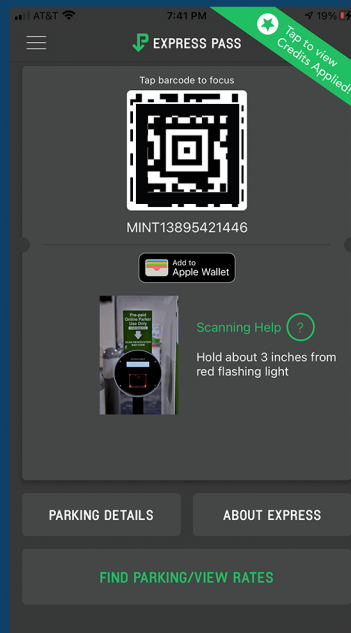

0-2 Hours = \$5 with validation

2-12 Hours = \$7 with validation

12+ hours = Standard Rates Apply

See the next page for iParkit instructions

Download the iParkit App to begin

Enter Email

Verify Your Number

Select The City

Enter Your CC

Add Program Code :FXStudios

Recieve Your Bar Code

Scan Code Under The Red Light