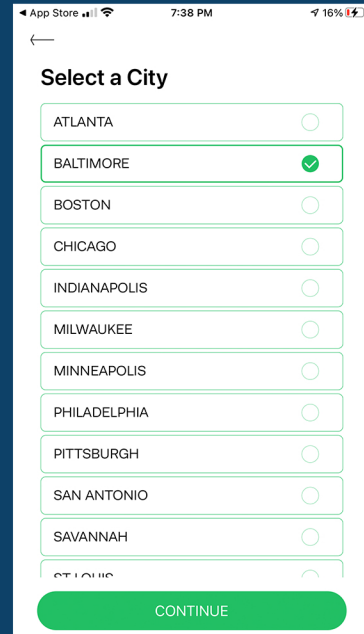

0-2 Hours = \$5 with validation

2-12 Hours = \$7 with validation

12+ hours = Standard Rates Apply

See the next page for iParkit instructions

Download the iParkit App to begin

Enter Email

Verify Your Number

Select The City