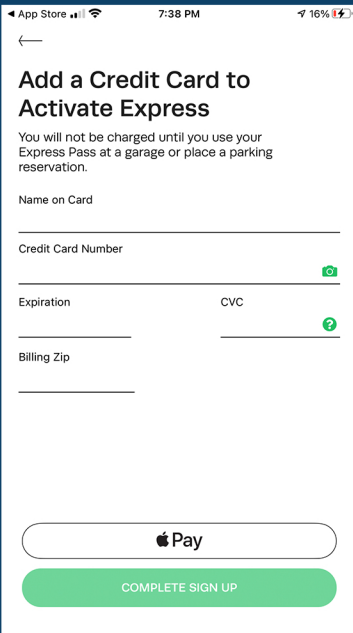

0-2 Hours = \$5 with validation

2-12 Hours = \$7 with validation

12+ hours = Standard Rates Apply

See the next page for iParkit instructions

Download the iParkit App to begin

Enter Email

Verify Your Number

Select The City

Enter Your CC

Add Program Code :FXStudios

Recieve Your Bar Code

Scan Code Under The Red Light