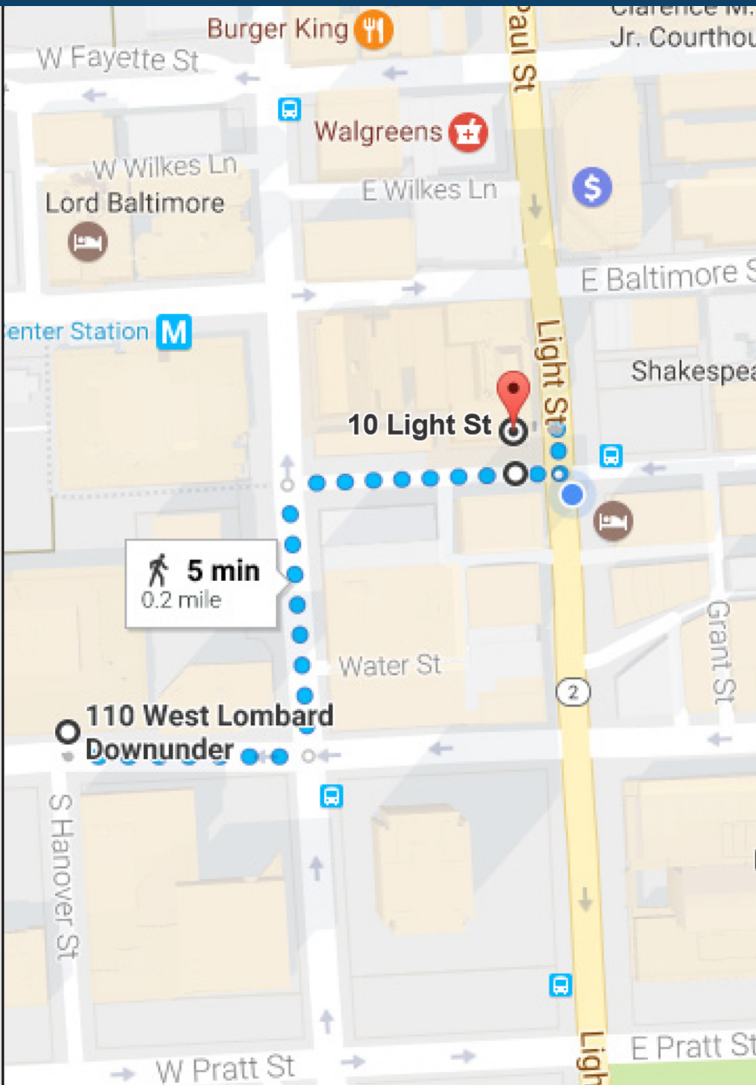

Parking Garage: Down Under Garage (110 W Lombard ST)

Daily & Guest Parking

STREET PARKING:

Available on all adjacent streets (Light St, Redwood, Conway, and E. Baltimore)

Street parking rates may vary.

Please see meter for specific information and rates.

GARAGE PARKING:

For discounted garage parking, please park in the Down Under Garage located on Lombard and download the iParkit App.

(NOTE: Follow the instructions on the next page and use the **FXSTUDIOS** code on the app to apply your discount)