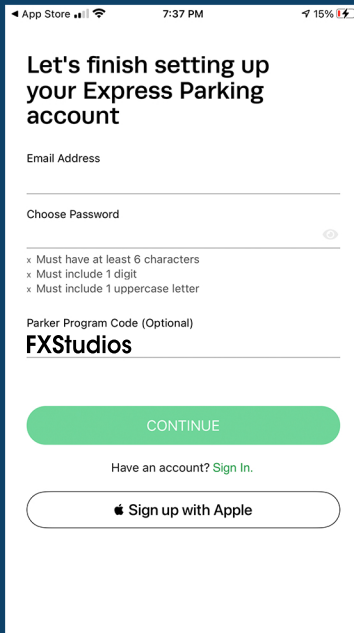

0-2 Hours = \$5 with validation

2-12 Hours = \$7 with validation

12+ hours = Standard Rates Apply

See the next page for iParkit instructions

Download the iParkit App to begin

Enter Email

Verify Your Number

Select The City

Enter Your CC

Add Program Code :FXStudios

Recieve Your Bar Code

Scan Code Under The Red Light