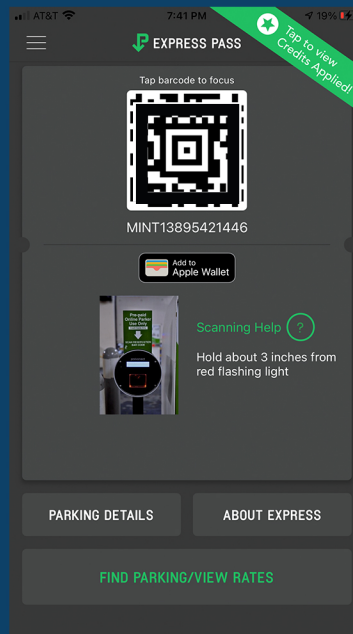

Select The City

Enter Your CC

Add Program Code :FXStudios

Recieve Your Bar Code

Scan Code Under The Red Light