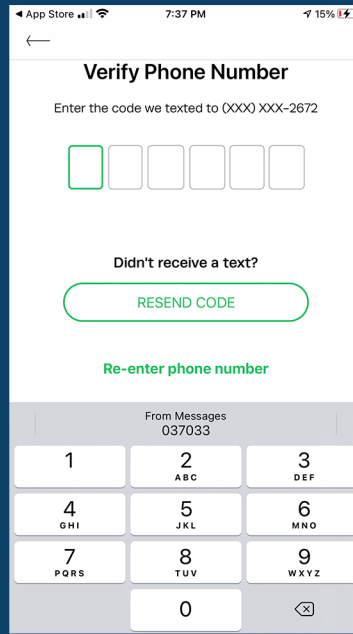

- 0-2 Hours = \$5 with validation
- 2-12 Hours = \$7 with validation
- 12+ hours = Standard Rates Apply

See the next page for iParkit instructions

Download the iParkit App to begin

Enter Email

Verify Your Number

Select The City

Enter Your CC

Add Program Code :FXStudios

Recieve Your Bar Code

Scan Code Under The Red Light