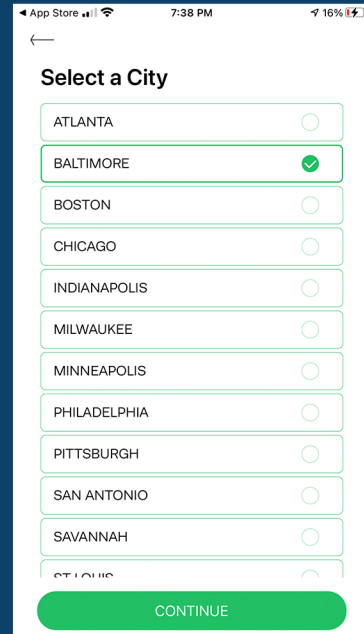

- 0-2 Hours = \$5 with validation
- 2-12 Hours = \$7 with validation
- 12+ hours = Standard Rates Apply

See the next page for iParkit instructions

Download the iParkit App to begin

Enter Email

Verify Your Number

Select The City

Enter Your CC

Add Program Code :FXStudios

Recieve Your Bar Code

Scan Code Under The Red Light