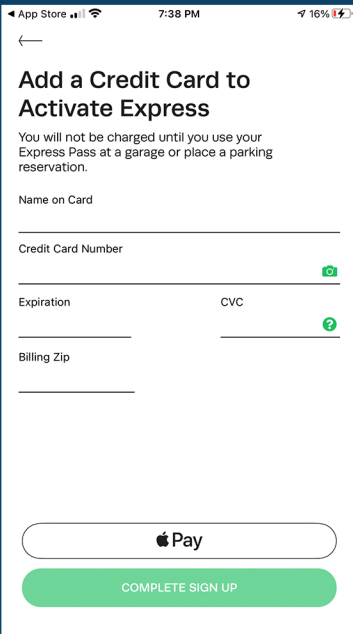

- 0-2 Hours = \$5 with validation
- 2-12 Hours = \$7 with validation
- 12+ hours = Standard Rates Apply

See the next page for iParkit instructions

Download the iParkit App to begin

Enter Email

Verify Your Number

Select The City

Enter Your CC

Add Program Code :FXStudios

Recieve Your Bar Code

Scan Code Under The Red Light