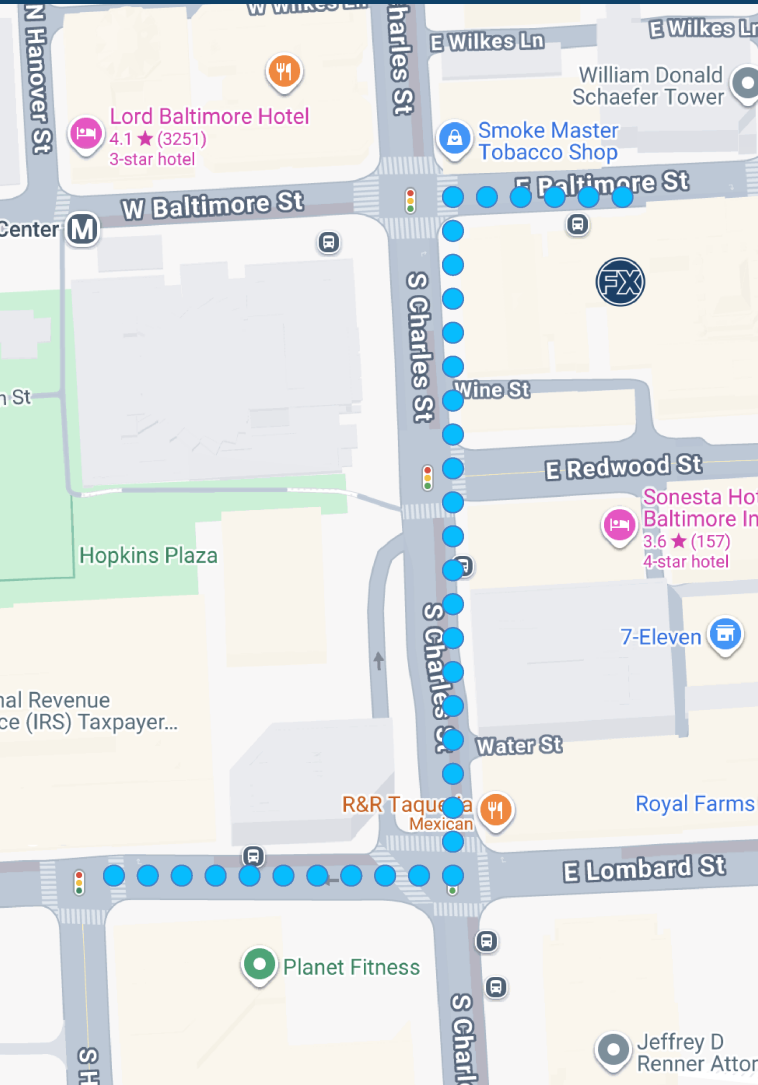

Parking Garage: Down Under Garage (110 W Lombard ST)

Daily & Guest Parking

STREET PARKING:

Available on all adjacent streets (Light St, Redwood, Conway, and E. Baltimore)
Street parking rates may vary.

Please see meter for specific information and rates.

GARAGE PARKING:

For discounted garage parking, please park in the Down Under Garage located on Lombard and download the iParkit App.

(NOTE: Follow the instructions on the next page and use the **FXSTUDIOS** code on the app to apply your discount)