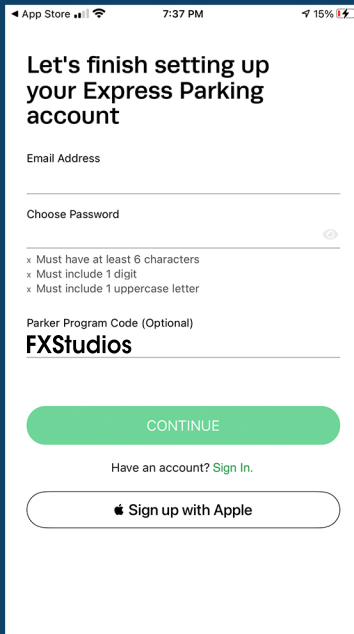

- 0-2 Hours = \$5 with validation
- 2-12 Hours = \$7 with validation
- 12+ hours = Standard Rates Apply

See the next page for iParkit instructions

Download the iParkit App to begin

Enter Email

Verify Your Number

Select The City

Enter Your CC

Add Program Code :FXStudios

Recieve Your Bar Code

Scan Code Under The Red Light